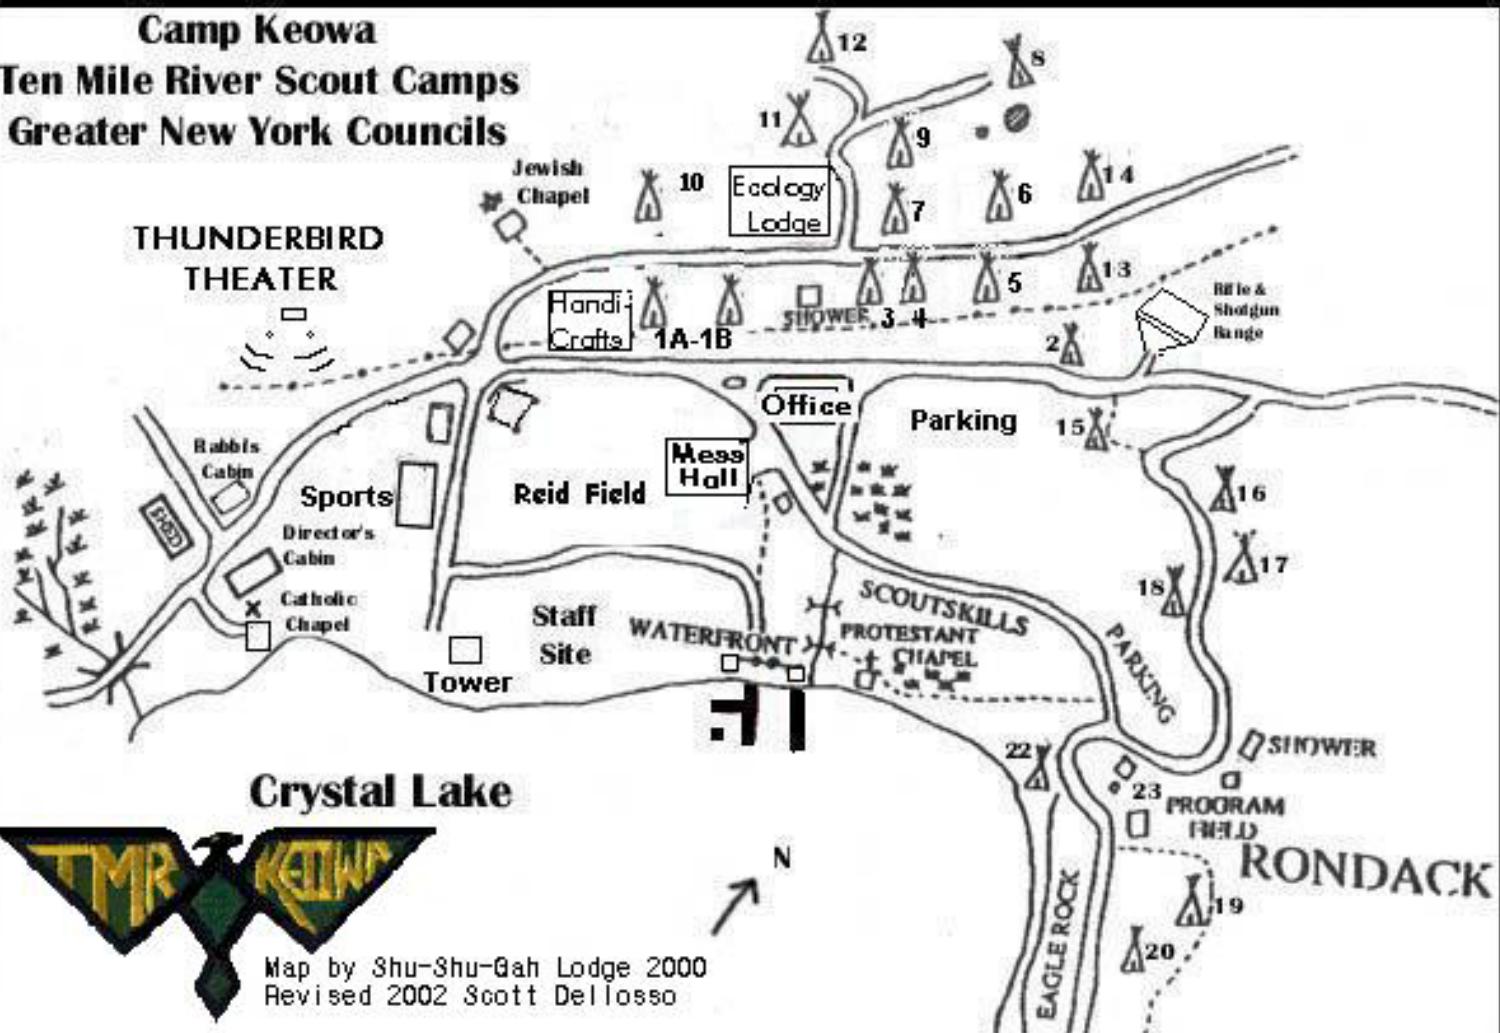

Camp Keowa

Ten Mile River Scout Camps

Greater New York Councils

THUNDERBIRD
THEATER

Crystal Lake

Map by Shu-Shu-Gah Lodge 2000
Revised 2002 Scott Dellosso